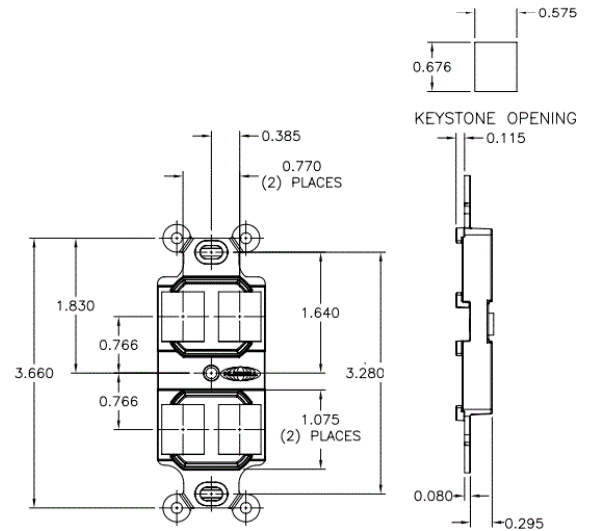

**iStation**  
**Wallplates**  
**Duplex 106 Outlet Frame**

**Features**

- 4-Port
- Integrates with all Hubbell keystone connections (AV, data, and fiber)

**Ordering Information**

Description	Color	UPC Number	Catalog Number
iStation Duplex 106 Outlet Frame, 4-Port	Ivory	662620823331	<b>Q106E</b>

**Listings**

UL and cUL Listed 1863  
RoHS Compliant

**Specifications**

Plate Material	High-impact thermoplastic (UL 94V-0)
----------------	--------------------------------------

**Online Resources**

eCatalog

Dimensions in Inches (mm)

Hubbell Wiring Device-Kellems • Hubbell Incorporated (Delaware) • 40 Waterview Drive • Shelton, CT 06484

Phone (800) 288-6000 • Fax (800) 255-1031 • Specifications subject to change without notice.